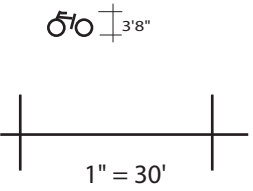

edge of usable

PRESIDIO BIKE PROJECT  
 drawn for Ben Caldwell  
 by kenquandt // 4/8/08